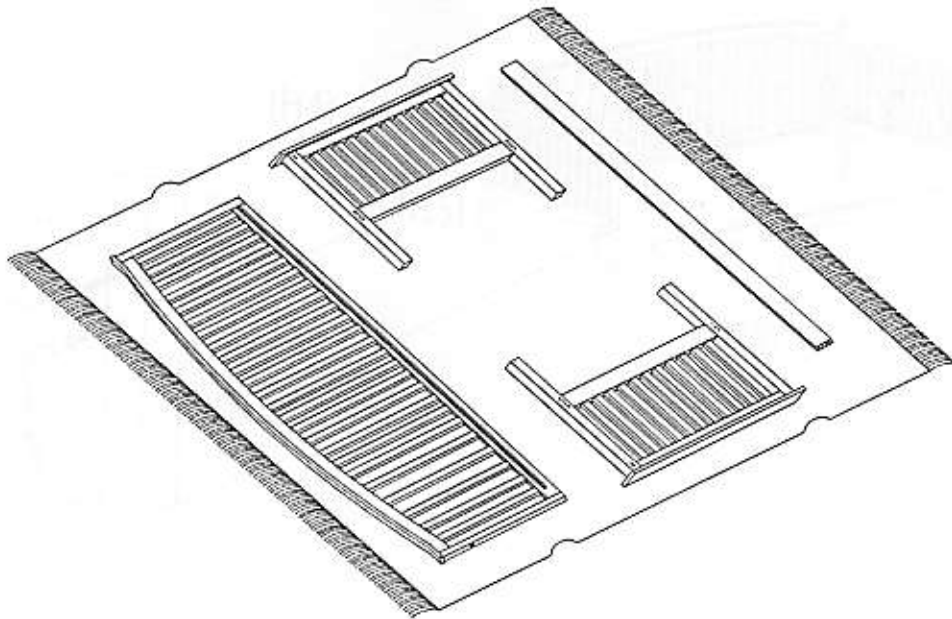

MADRID DAY BED ASSEMBLY INSTRUCTIONS

Fixings (to scale)

Ref	Dimensions	Qty
H1	JCBC SCREW M6 X 80MM	4
H2	JCBC SCREW M6 X 60MM	4
H3	SCREW CSK M4 X 25MM	28
H4	BARREL NUT M6 X 13MM	4
H5	DOWEL M10 X 30MM	10
H6	WOOD BUTTON 8MM	8

(Not to scale)

Ref	Dimension	Qty
H7	ALLEN KEY M4	1

CAUTION: There are many small components used in the construction of this product. Please keep these components away from young children whilst assembling this product.

If you keep the fittings in a bowl during assembly you will be less likely to lose them

MADRID DAY BED ASSEMBLY INSTRUCTIONS

Lay out all 4 sides on a soft surface i.e. Rug, Carpet or Packaging Carton

STEP 1