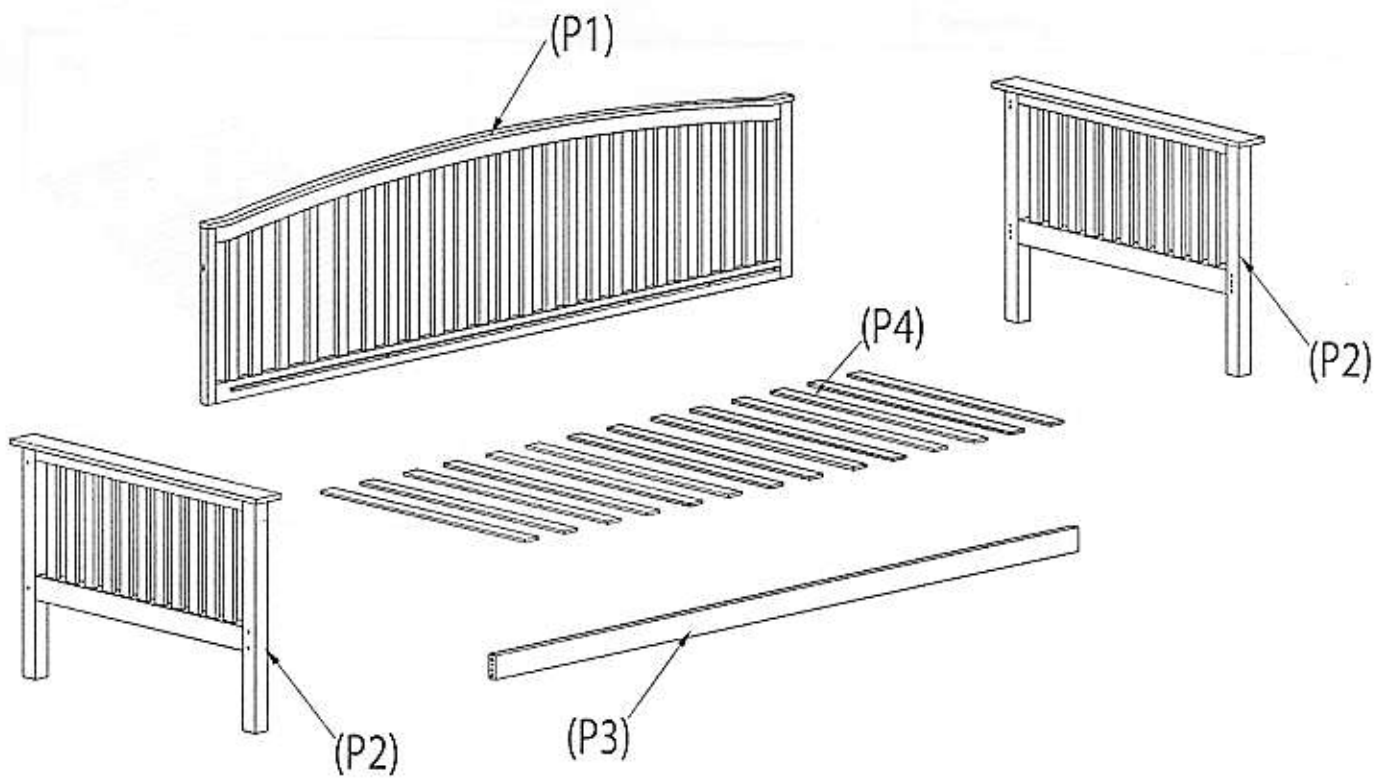

MADRID DAY BED ASSEMBLY INSTRUCTIONS

Please check the pack contents before assembling the product. If any components are missing, please contact your retailer. The fittings pack contains small items that should be kept away from small children.