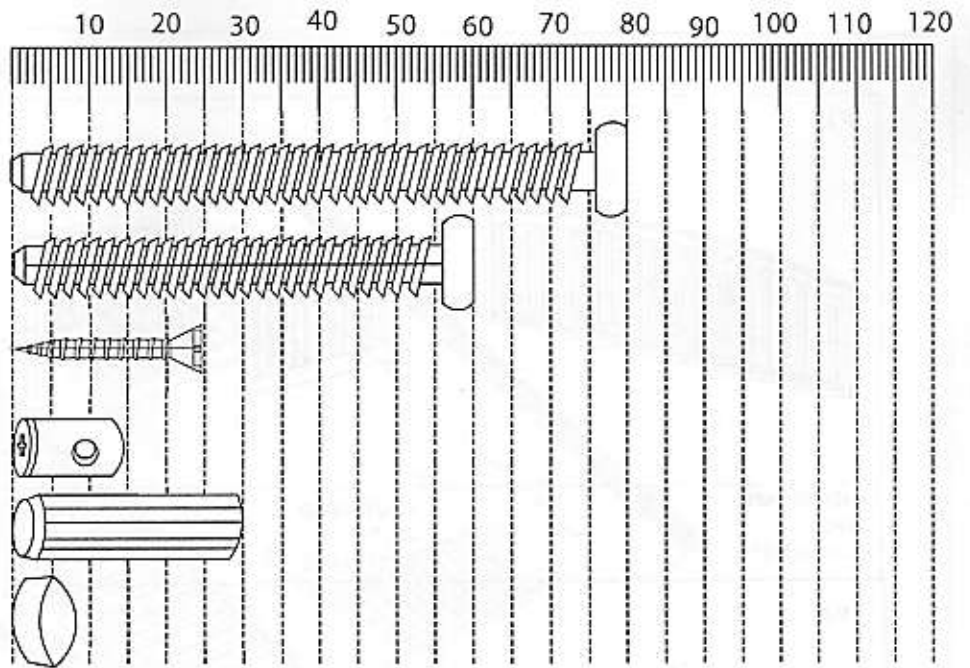

MADRID DAY BED ASSEMBLY INSTRUCTIONS

Thank you for purchasing the MADRID DAY BED Please read the instructions carefully to ensure safe operation of the product.

Size: 3FT L 2060 x W 997 x H 1075
Colour : WHITE,OAK

MADRID DAY BED ASSEMBLY INSTRUCTIONS

Parts

<p>P1</p> 	<p>P2</p> 	<p>P3</p> 
<p>BACK REST 1PC Carton No:2</p>	<p>ARM 2PCS Carton No: 1</p>	<p>SIDE RAIL 1PC Carton No: 2</p>
<p>P4</p>  <p>SLAT 14PCS Carton No: 2</p>		

MADRID DAY BED ASSEMBLY INSTRUCTIONS

Fixings (to scale)

Ref	Dimensions	Qty
H1	JCBC SCREW M6 X 80MM	4
H2	JCBC SCREW M6 X 60MM	4
H3	SCREW CSK M4 X 25MM	28
H4	BARREL NUT M6 X 13MM	4
H5	DOWEL M10 X 30MM	10
H6	WOOD BUTTON 8MM	8