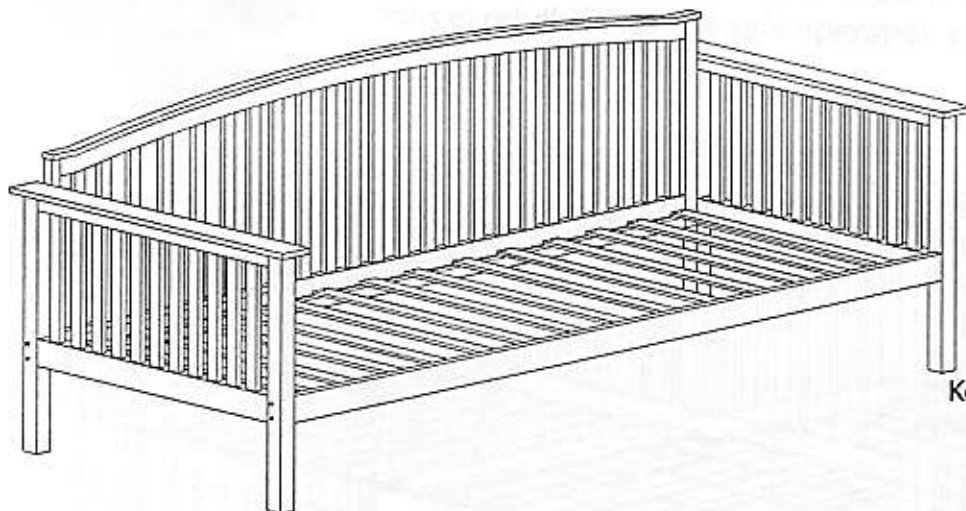

MADRID DAY BED ASSEMBLY INSTRUCTIONS

COMPLETE ASSEMBLY

Keep instructions for future reference