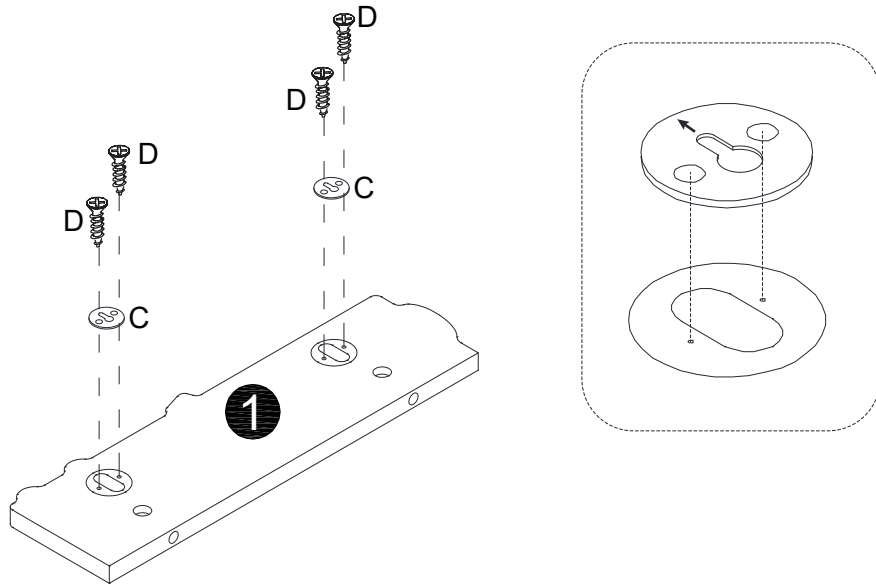

CAUTION: FREQUENT EXPOSURE TO DIRECT SUNLIGHT OR SIMILAR SOURCES MAY CAUSE THE SURFACE TO DISCOLOUR OR FADE.

Parts List			
PART	DESCIRPTION	QTY	BOX
1	Back Panel	1	1
2	Shelf	1	1

HARDWARE (IN BOX 1)

A		M6x40mm	2	C		Ø25mm	2
B		Ø10x10mm	2	D		M3x10mm	4

**You will need a Phillips head screwdriver and a Flat head screwdriver (not provided).

Birlea

Suppliers of inspiration

01

C	Ø25mm	2
D	M3x10mm	4

02

A	M6x40mm	2
B	Ø10x10mm	2

Birlea