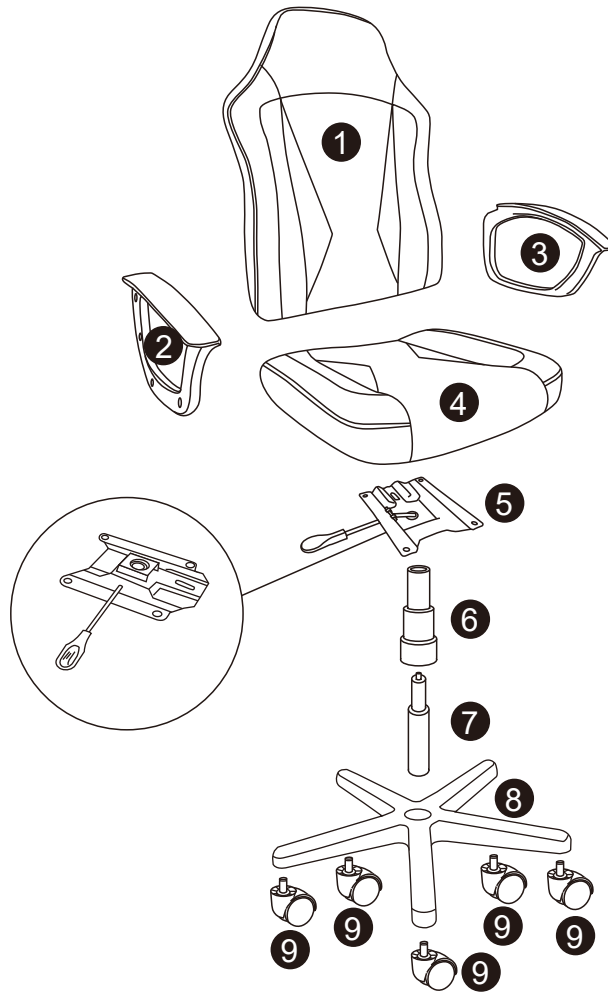

CAUTION: FREQUENT EXPOSURE TO DIRECT SUNLIGHT OR SIMILAR SOURCES MAY CAUSE THE SURFACE TO DISCOLOUR OR FADE.

Parts List

PART	DESCRIPTION	QTY	BOX	PART	DESCRIPTION	QTY	BOX
1	Backrest	1	1	6	Telescoping Cover	1	1
2	Right Armrest	1	1	7	Gas Lift	1	1
3	Left Armrest	1	1	8	Star Base	1	1
4	Seat Cushion	1	1	9	Castor	5	1
5	Mechanism	1	1				